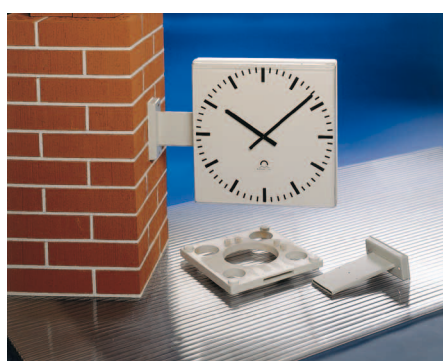

The case itself is of metal and correspondingly robust.

The choice of movements ranges from conventional minute pulse to self-setting MOBALine movements.

MODERNA - Technical details

MODERNA clocks are available with the following movements:

MOBALine movement for operation as self-setting analog clock.

M21 (h/m/s): SEM 40

Same as SAM but with second hand.

N20 (h/m): SAN 40

NTP movement for operation as self-setting slave clock, powered via PoE (Power over Ethernet), synchronized by an NTP server (e. g. DTS) via NTP multi-cast or unicast packets.

N21 (h/m/s): SEN 40

Same as SAN but with second hand.

Q21 (h/m/s): DQ

Battery quartz movement for auto-nomous operation. Battery life span > 2 years.

Available as accessories are a wall kit and a ceiling kit. With the wall kit, two MODERNA clocks can be assembled as a double-sided clock and fastened to a wall by means of the arm fitting. With the ceiling kit, two MODERNA clocks can be assembled as a double-sided clock and fastened to the ceiling by means of the suspension fitting.

Type	Illumination	Ø	Version	Movement	Dial	Covering glass	Housing type
MO	0 = none	30 40	R1 = round Q1 = square	see left	310 360	0 = acryl glass	00 = standard

Order example:

MO0.40.R1.M00.310.0.00.0000

MODERNA clock, Ø 40 cm, single-sided round, MOBALine synchronization and power, with hour and minute hands and dial type 310.